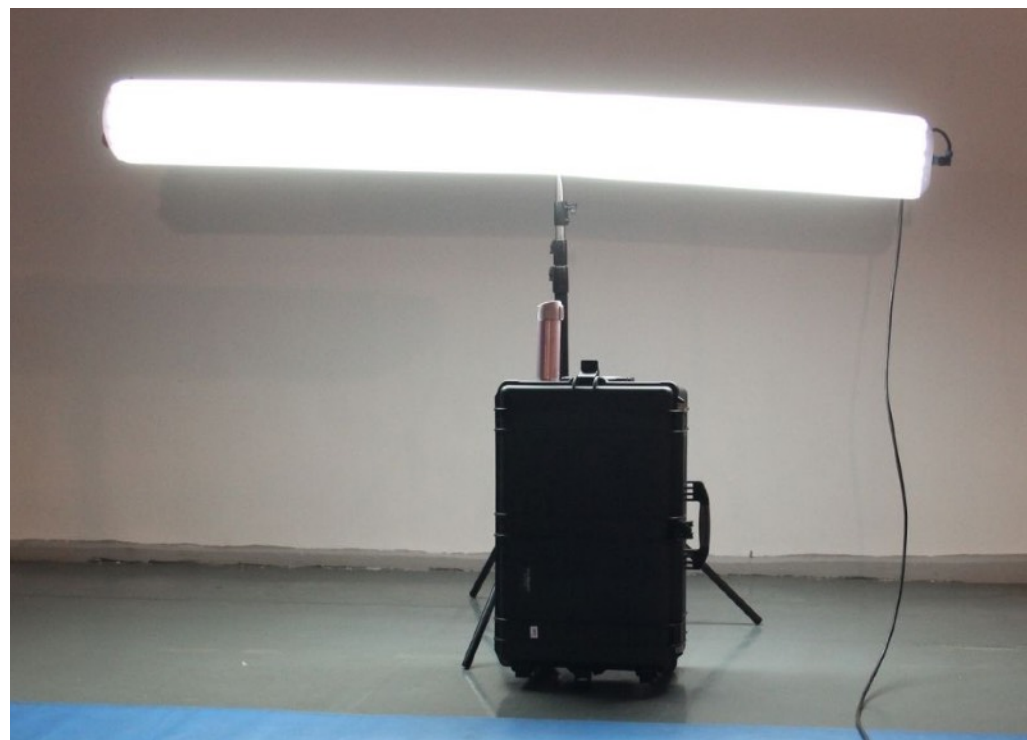

Airtube RG18C- 8ft

Power	180W LED
TLCI	98
Balloon Size: cm	250X22X22cm | 1X8ft
Gross Weight:	10 kg
Package	52X42X23cm
Color :	Bicolor + RGB