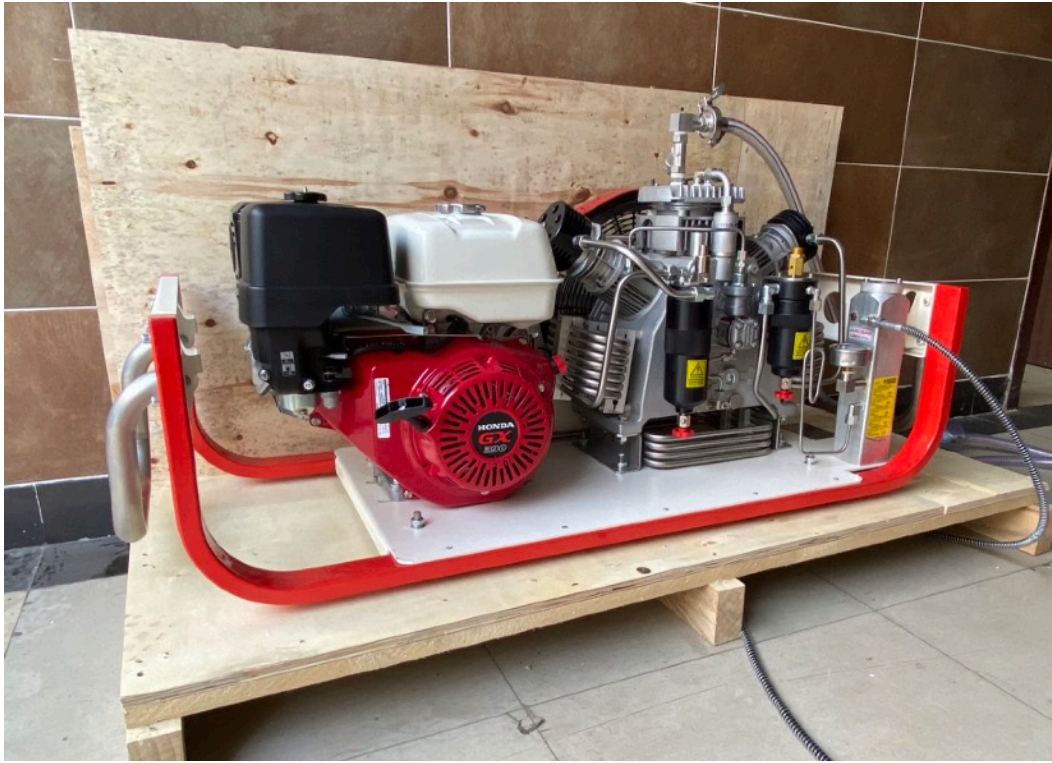

AD-EN-0.1/GS

Version:	Gasoline
Air Flow:	6 cu.m / hour
Power:	4 HP
Cylinder	4 Cylinder 4 Stage
Net Weight:	50 kgs
Gross Weight:	66 kgs
Packed Size:	110cmX55cmX67cm

AD-EN-0.35/GS

Version:	Gasoline
Air Flow:	21 cu.m / hour
Power:	7.5 HP
Cylinder	4 Cylinder 4 Stage
Net Weight:	150 kgs
Gross Weight:	185 kgs
Packed Size:	135cmX80cmX90cm

AD-EN-0.3/E

Version:	Electric
Air Flow:	18 cu.m / hour
Power:	7.5 kw 380V
Cylinder	3 Cylinder 3 Stage
Net Weight:	140 kgs
Gross Weight:	165 kgs
Packed Size:	135cmX80cmX90cm

AD-EN-0.3/GS

Version:	Gasoline
Air Flow:	18 cu.m / hour
Power:	7.5 HP
Cylinder	3 Cylinder 3 Stage
Net Weight:	145 kgs
Gross Weight:	180 kgs
Packed Size:	135cmX80cmX90cm

AD-TN-0.1/E

Version:	Electric 110V or 220V
Air Flow:	6 cu.m / hour
Power:	2.2 kw
Cylinder	3 Cylinder 3 Stage
Net Weight:	55 kgs
Gross Weight:	66 kgs
Packed Size:	78cmX46cmX50cm

ti-chuan.com

AD-TN-0.1/GS

Version:	Gasoline
Air Flow:	6 cu.m / hour
Power:	4 HP
Cylinder	3 Cylinder 3 Stage
Net Weight:	50 kgs
Gross Weight:	62 kgs
Packed Size:	86X54X45cm

AD-CN-0.3/E

Version:	Electric
Air Flow:	18 cu.m / hour
Power:	7.5 kw
Cylinder	3 Cylinder 3 Stage
Net Weight:	165 kgs
Gross Weight:	185 kgs
Packed Size:	121cmX65cmX84cm

AD-CN-0.3/GS

Version:	Gasoline
Air Flow:	18 cu.m / hour
Power:	10 HP
Cylinder	3 Cylinder 3 Stage
Net Weight:	155 kgs
Gross Weight:	175 kgs
Packed Size:	121cmX65cmX84cm