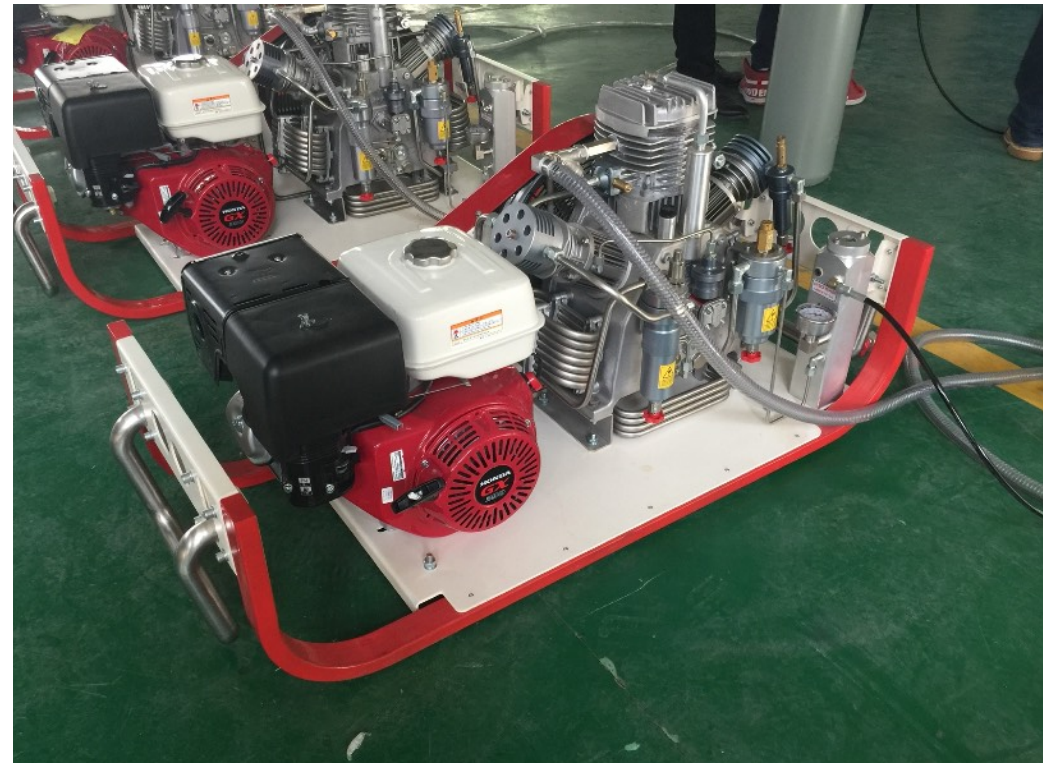

Tichuan

Portable Helium Compressor | High-Pressure

> High Pressure | 2150 psi | 150bar | 15 Mpa.

Portable Helium Compressor !

With the market comes to highly competitive, we are thinking how to make business longer and bid more other companies get more business, then we came up with good solutions helium gas recovery and reclaim systems.

It sucks the helium gas out of the balloons&airships, then compresses and pumps it back into the helium tank/cylinder for repetitive use. It is an irreplaceable tool for companies that have to use airship/balloons.

AD-EN-0.1/GS

Version:	Gasoline
Air Flow:	6 cu.m / hour
Power:	4 HP
Cylinder	4 Cylinder 4 Stage
Net Weight:	50 kgs
Gross Weight:	66 kgs
Packed Size:	110cmX55cmX67cm

AD-EN-0.35/GS

Version:	Gasoline
Air Flow:	21 cu.m / hour
Power:	7.5 HP
Cylinder	4 Cylinder 4 Stage
Net Weight:	150 kgs
Gross Weight:	185 kgs
Packed Size:	135cmX80cmX90cm

AD-EN-0.3/E

Version:	Electric
Air Flow:	18 cu.m / hour
Power:	7.5 kw 380V
Cylinder	3 Cylinder 3 Stage
Net Weight:	140 kgs
Gross Weight:	165 kgs
Packed Size:	135cmX80cmX90cm

AD-EN-0.3/GS

Version:	Gasoline
Air Flow:	18 cu.m / hour
Power:	7.5 HP
Cylinder	3 Cylinder 3 Stage
Net Weight:	145 kgs
Gross Weight:	180 kgs
Packed Size:	135cmX80cmX90cm