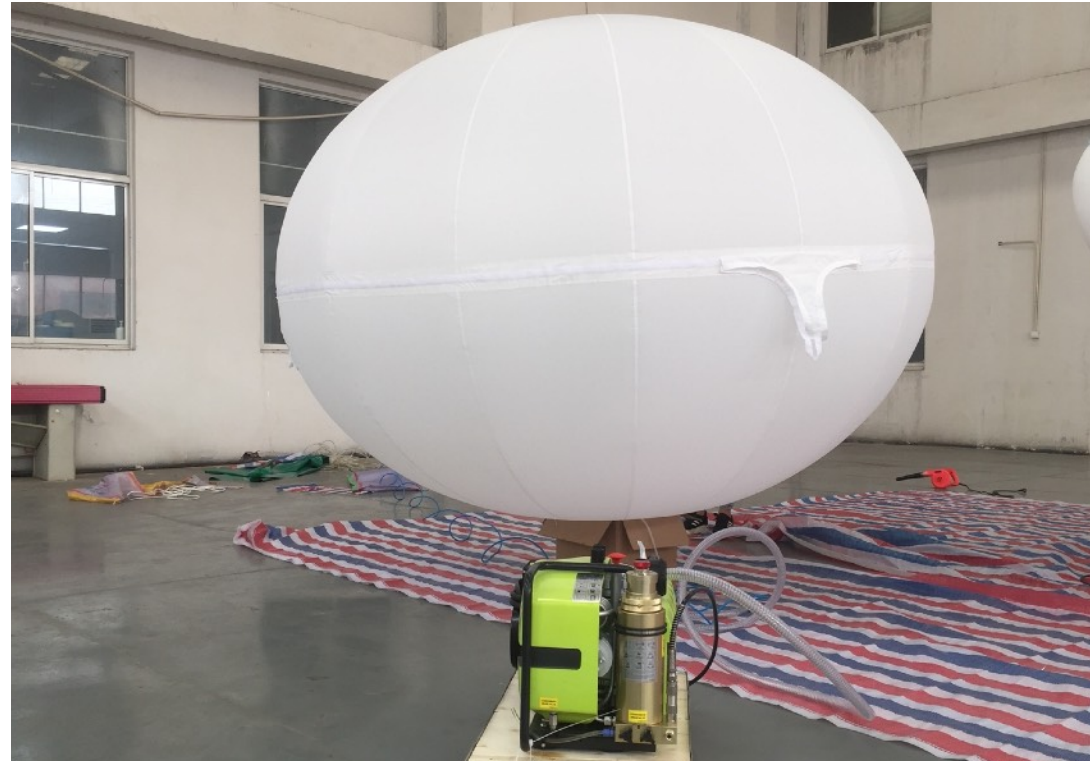

It sucks the helium gas out of the balloons&airships, then compresses and pumps it back into the helium tank/cylinder for repetitive use. It is an irreplaceable tool for companies that have to use airship/balloons.

AD-EN-0.1/GS

Version:	Gasoline
Air Flow:	6 cu.m / hour
Power:	4 HP
Cylinder	4 Cylinder 4 Stage
Net Weight:	50 kgs
Gross Weight:	66 kgs
Packed Size:	110cmX55cmX67cm

AD-EN-0.35/GS

Version:	Gasoline
Air Flow:	21 cu.m / hour
Power:	7.5 HP
Cylinder	4 Cylinder 4 Stage
Net Weight:	150 kgs
Gross Weight:	185 kgs
Packed Size:	135cmX80cmX90cm

AD-EN-0.3/E

Version:	Electric
Air Flow:	18 cu.m / hour
Power:	7.5 kw 380V
Cylinder	3 Cylinder 3 Stage
Net Weight:	140 kgs
Gross Weight:	165 kgs
Packed Size:	135cmX80cmX90cm

AD-EN-0.3/GS

Version:	Gasoline
Air Flow:	18 cu.m / hour
Power:	7.5 HP
Cylinder	3 Cylinder 3 Stage
Net Weight:	145 kgs
Gross Weight:	180 kgs
Packed Size:	135cmX80cmX90cm

AD-TN-0.1/E

Version:	Electric 110V or 220V
Air Flow:	6 cu.m / hour
Power:	2.2 kw
Cylinder	3 Cylinder 3 Stage
Net Weight:	55 kgs
Gross Weight:	66 kgs
Packed Size:	78cmX46cmX50cm

ti-chuan.com

AD-TN-0.1/GS

Version:	Gasoline
Air Flow:	6 cu.m / hour
Power:	4 HP
Cylinder	3 Cylinder 3 Stage
Net Weight:	50 kgs
Gross Weight:	62 kgs
Packed Size:	86X54X45cm