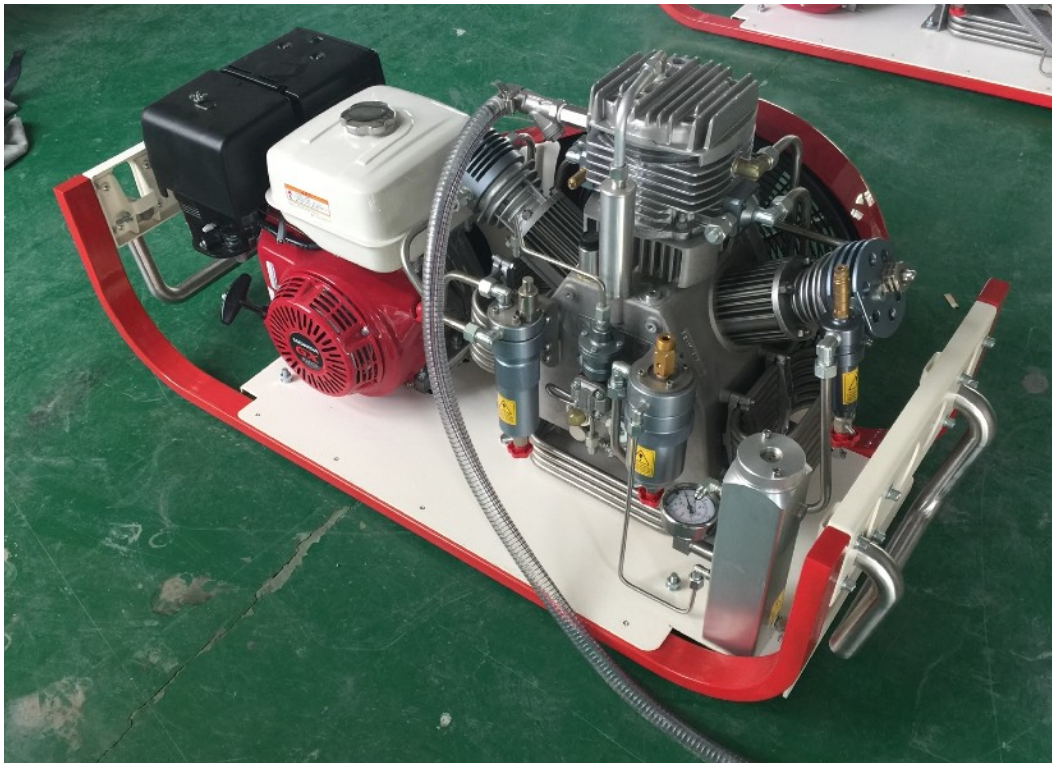

It sucks the helium gas out of the balloons&airships, then compresses and pumps it back into the helium tank/cylinder for repetitive use. It is an irreplaceable tool for companies that have to use airship/balloons.

AD-EN-0.1/GS

Version:	Gasoline
Air Flow:	6 cu.m / hour
Power:	4 HP
Cylinder	4 Cylinder 4 Stage
Net Weight:	50 kgs
Gross Weight:	66 kgs
Packed Size:	110cmX55cmX67cm

AD-EN-0.35/GS

Version:	Gasoline
Air Flow:	21 cu.m / hour
Power:	7.5 HP
Cylinder	4 Cylinder 4 Stage
Net Weight:	150 kgs
Gross Weight:	185 kgs
Packed Size:	135cmX80cmX90cm

AD-EN-0.3/E

Version:	Electric
Air Flow:	18 cu.m / hour
Power:	7.5 kw 380V
Cylinder	3 Cylinder 3 Stage
Net Weight:	140 kgs
Gross Weight:	165 kgs
Packed Size:	135cmX80cmX90cm

AD-EN-0.3/GS

Version:	Gasoline
Air Flow:	18 cu.m / hour
Power:	7.5 HP
Cylinder	3 Cylinder 3 Stage
Net Weight:	145 kgs
Gross Weight:	180 kgs
Packed Size:	135cmX80cmX90cm

AD-CN-0.3/E

Version:	Electric
Air Flow:	18 cu.m / hour
Power:	7.5 kw
Cylinder	3 Cylinder 3 Stage
Net Weight:	165 kgs
Gross Weight:	185 kgs
Packed Size:	121cmX65cmX84cm

AD-CN-0.3/GS

Version:	Gasoline
Air Flow:	18 cu.m / hour
Power:	10 HP
Cylinder	3 Cylinder 3 Stage
Net Weight:	155 kgs
Gross Weight:	175 kgs
Packed Size:	121cmX65cmX84cm