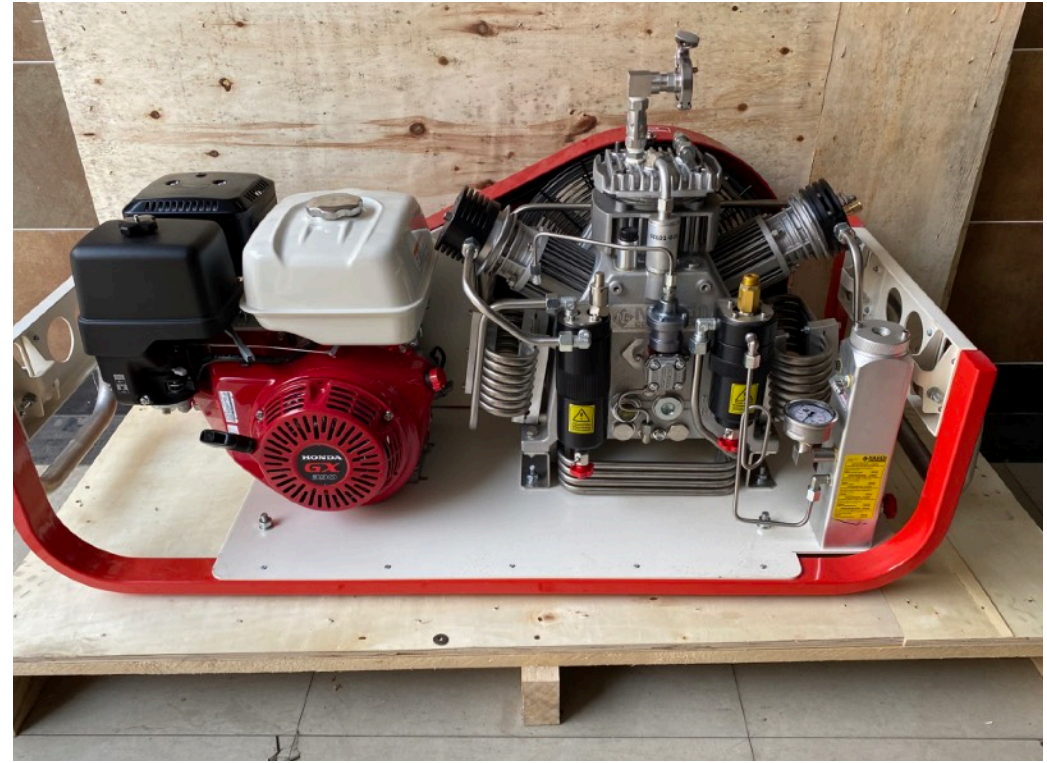

AD-EN-0.1/GS

Version:	Gasoline
Air Flow:	6 cu.m / hour
Power:	4 HP
Cylinder	4 Cylinder 4 Stage
Net Weight:	50 kgs
Gross Weight:	66 kgs
Packed Size:	110cmX55cmX67cm

AD-EN-0.35/GS

Version:	Gasoline
Air Flow:	21 cu.m / hour
Power:	7.5 HP
Cylinder	4 Cylinder 4 Stage
Net Weight:	150 kgs
Gross Weight:	185 kgs
Packed Size:	135cmX80cmX90cm

AD-EN-0.3/E

Version:	Electric
Air Flow:	18 cu.m / hour
Power:	7.5 kw 380V
Cylinder	3 Cylinder 3 Stage
Net Weight:	140 kgs
Gross Weight:	165 kgs
Packed Size:	135cmX80cmX90cm

AD-EN-0.3/GS

Version:	Gasoline
Air Flow:	18 cu.m / hour
Power:	7.5 HP
Cylinder	3 Cylinder 3 Stage
Net Weight:	145 kgs
Gross Weight:	180 kgs
Packed Size:	135cmX80cmX90cm

AD-TN-0.1/E

Version:	Electric 110V or 220V
Air Flow:	6 cu.m / hour
Power:	2.2 kw
Cylinder	3 Cylinder 3 Stage
Net Weight:	55 kgs
Gross Weight:	66 kgs
Packed Size:	78cmX46cmX50cm

ti-chuan.com

AD-TN-0.1/GS

Version:	Gasoline
Air Flow:	6 cu.m / hour
Power:	4 HP
Cylinder	3 Cylinder 3 Stage
Net Weight:	50 kgs
Gross Weight:	62 kgs
Packed Size:	86X54X45cm

AD-CN-0.3/E

Version:	Electric
Air Flow:	18 cu.m / hour
Power:	7.5 kw
Cylinder	3 Cylinder 3 Stage
Net Weight:	165 kgs
Gross Weight:	185 kgs
Packed Size:	121cmX65cmX84cm

AD-CN-0.3/GS

Version:	Gasoline
Air Flow:	18 cu.m / hour
Power:	10 HP
Cylinder	3 Cylinder 3 Stage
Net Weight:	155 kgs
Gross Weight:	175 kgs
Packed Size:	121cmX65cmX84cm